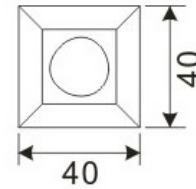

LED Recessed Lighting – LR-R00115

Model No.	LR-R00115
LED Type	5mm
LED Q'TY.	6
Beam Angle	15°
Minimum luminous flux(lm)	30
Voltage	12V AC/DC
LED Watt	0.5W
Environmental Temperature	- 20°C~60°C
Environmental Humidity	0%-95%
Safety Class	III
Safety Type	IP65
Material	Aluminium
Driver	Excluded