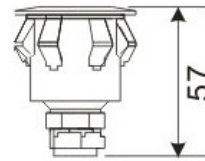

LED Recessed Lighting – LR-R00115

Model No.	LR-R00115
LED Type	5mm
LED Q'TY.	6
Beam Angle	15°
Minimum luminous flux(lm)	30
Voltage	12V AC/DC
LED Watt	0.5W
Environmental Temperature	- 20°C~60°C
Environmental Humidity	0%-95%
Safety Class	III
Safety Type	IP65
Material	Aluminium
Driver	Excluded